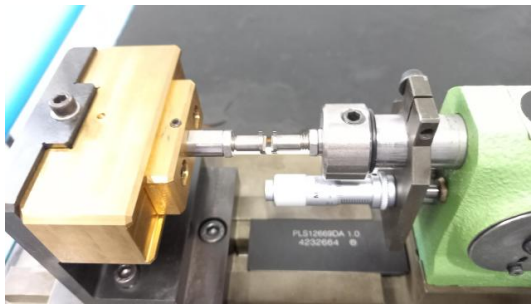

## SCHMIDT PLS12669DA 1.0

**Kind : Mechanical press**  
**Manufacturer : SCHMIDT**  
**Model : PLS12669DA 1.0**  
**Stock : P2189**

### TECHNICAL DETAILS

- See photos