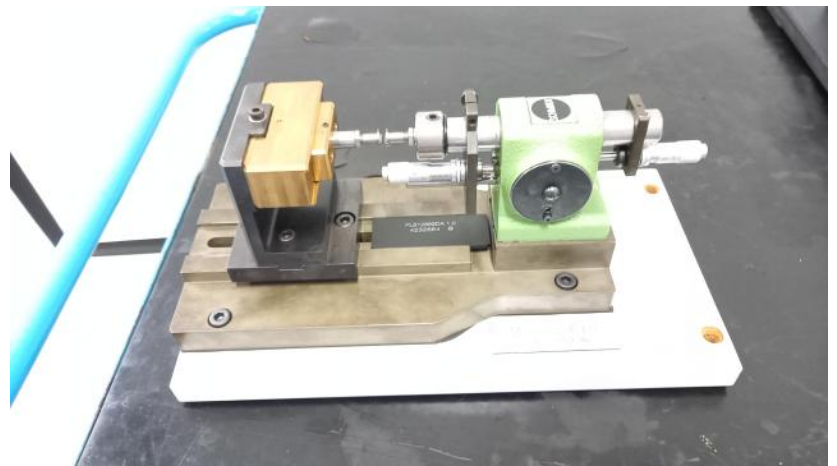

## SCHMIDT PLS12669DA 1.0

**Kind : Mechanical press**  
**Manufacturer : SCHMIDT**  
**Model : PLS12669DA 1.0**  
**Stock : P2189**

### TECHNICAL DETAILS

- See photos