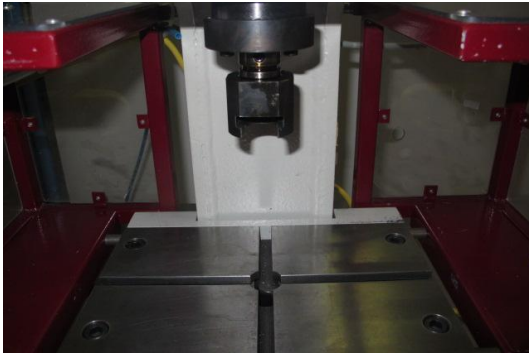

EMG 3T

Kind : Mechanical press
Manufacturer : EMG
Model : 3T
Year : 2001
Serial : 676B
Stock : P1487

TECHNICAL DETAILS

- Pressure	: 3 [t]
- Table surface	: 300 x 295 [mm]
- Stroke	: 0 - 54 [mm]
- Table boring	: 30 [mm]
- Piston diameter	: 16H7 x 30 [mm]
- Weight	: 150 [kg]